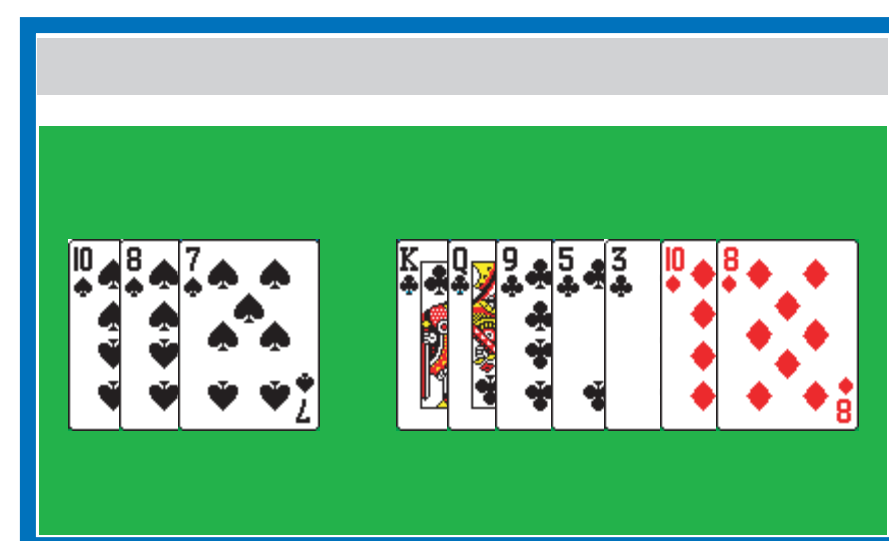

Private SVG

Card selection made in this window.

"North" player

Current master:  
turn in progress

Shared SVG

XGSP Server  
Session control,  
initial role allocation

Private SVG

"East" player