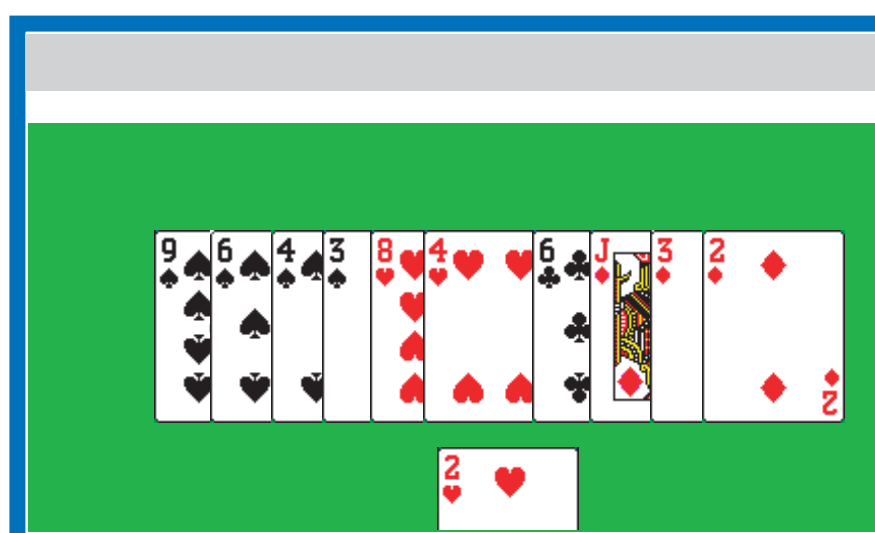

Private SVG

Card selection made in this window.

"North" player

Current master:  
turn in progress

Shared SVG

XGSP Server  
Session control,  
initial role allocation

Private SVG

"East" player

Shared SVG

Shared events

Shared SVG

"West" player

Private SVG

Dealer Servlet  
Serves private SVG documents  
for players' initial hands

Shared SVG

"South" player