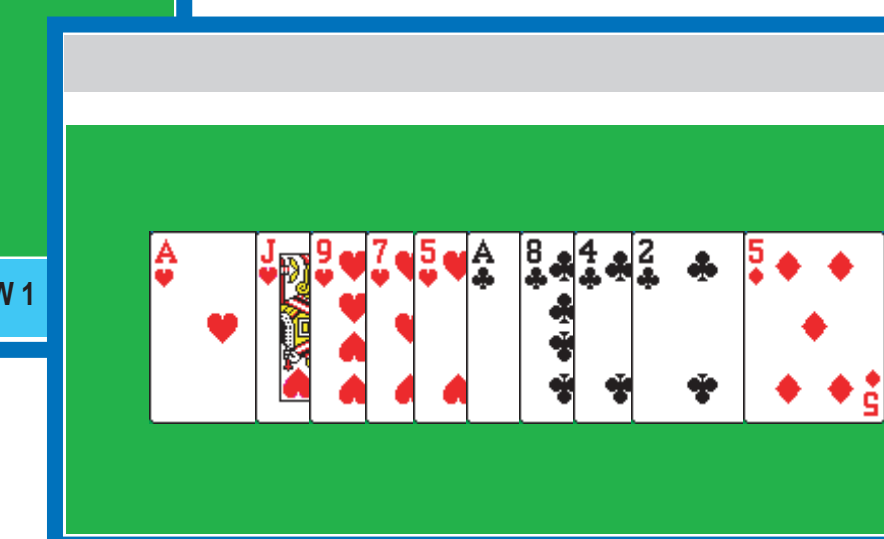

Private SVG

Card selection made in this window.

"North" player

Current master:  
turn in progress

Shared SVG

XGSP Server  
Session control,  
initial role allocation

Private SVG

"East" player

Shared SVG

Shared events

Shared SVG

"West" player

Private SVG

Dealer Servlet  
Serves private SVG documents  
for players' initial hands

Shared SVG

"South" player